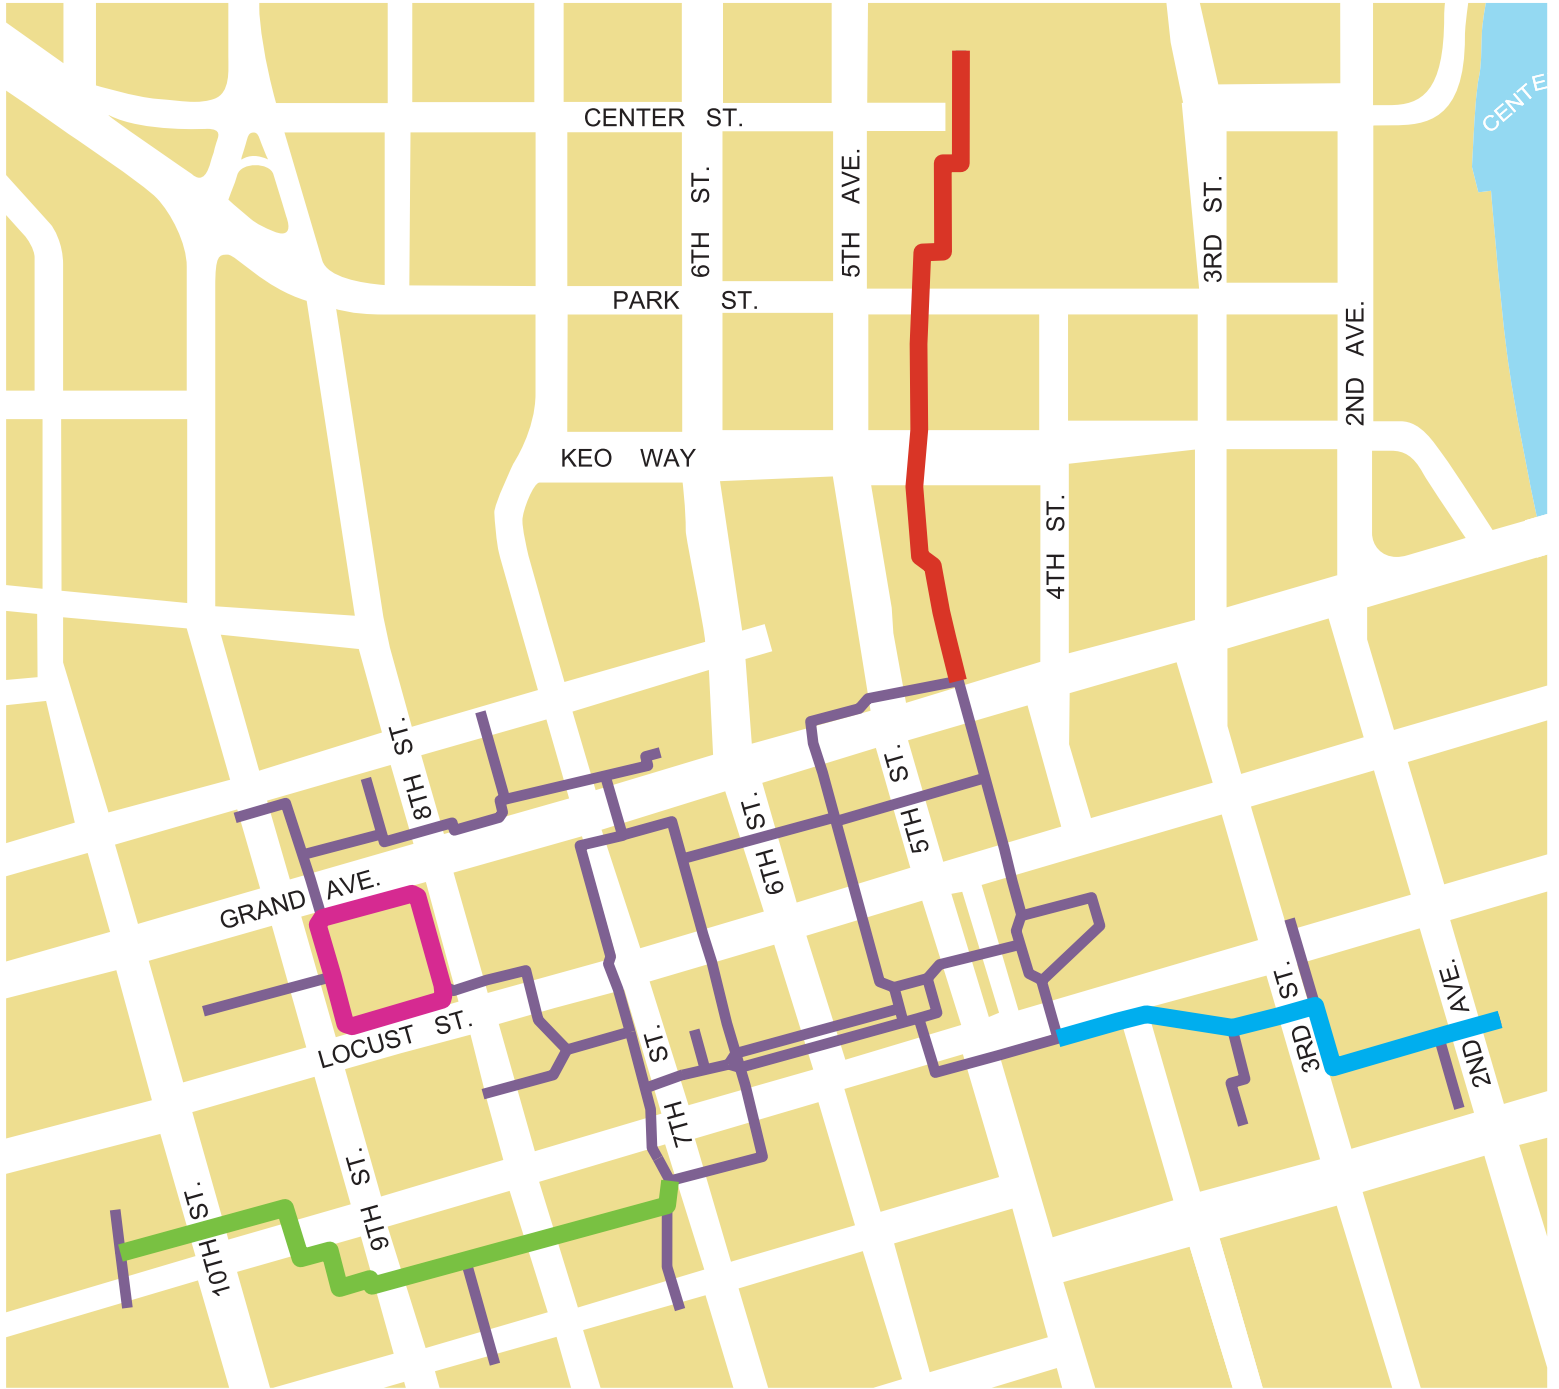

ROUTE 1

■ 1.06 MILES

This map is provided as a courtesy of the Downtown Community Alliance to promote wellness in Downtown Des Moines.

knowdowntown
DES MOINES

www.knowdowntown.com

ROUTE 2

■ .477 MILES

This map is provided as a courtesy of the Downtown Community Alliance to promote wellness in Downtown Des Moines.

knowdowntown
DES MOINES

www.knowdowntown.com

ROUTE 3
■ .499 MILES

This map is provided as a courtesy of the Downtown Community Alliance to promote wellness in Downtown Des Moines.

knowdowntown
DES MOINES

www.knowdowntown.com

ROUTE 4 - MILEAGE EXTENSIONS {ONE WAY}

 .275 MILES

 .213 MILES

 .258 MILES

 ONE LAP .184 MILES

This map is provided as a courtesy of the Downtown Community Alliance to promote wellness in Downtown Des Moines.