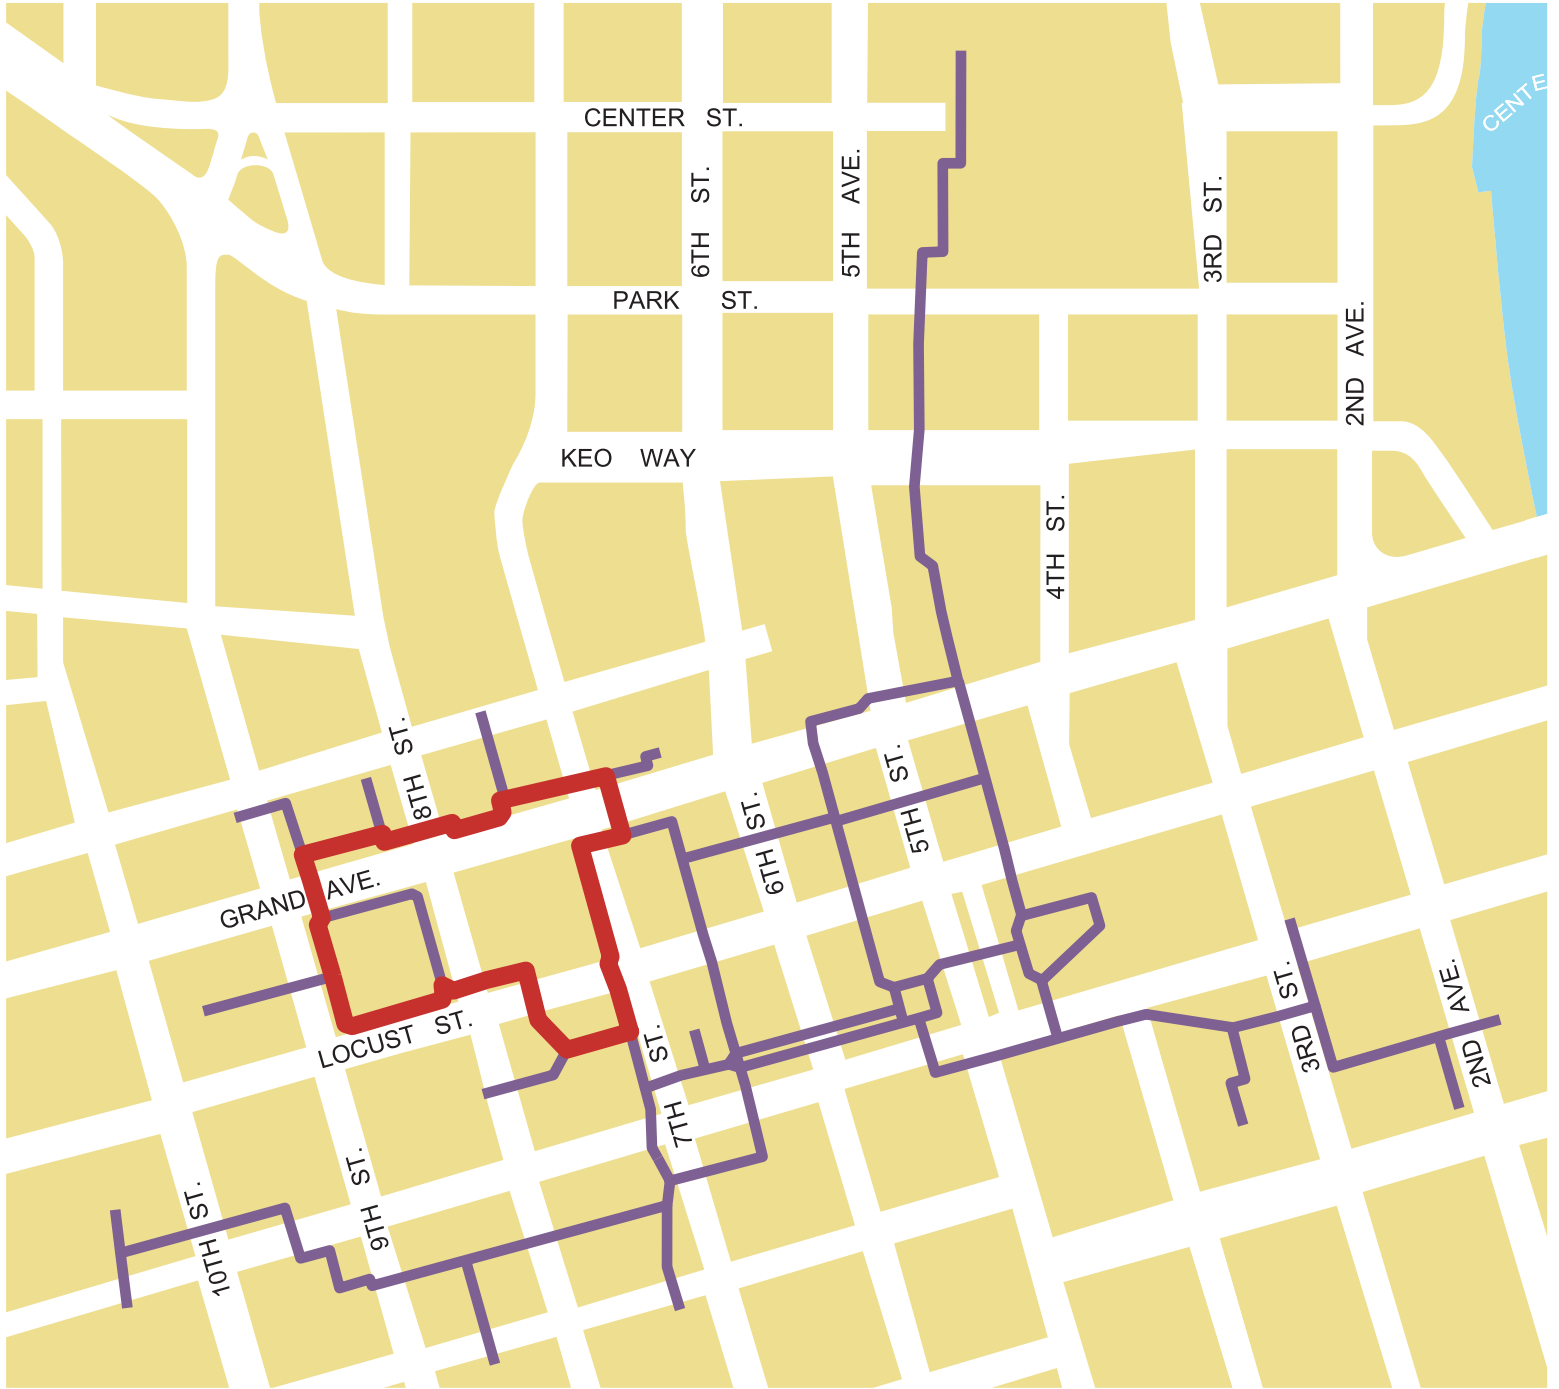

ROUTE 1

■ 1.06 MILES

This map is provided as a courtesy of the Downtown Community Alliance to promote wellness in Downtown Des Moines.

knowdowntown
DES MOINES

www.knowdowntown.com

ROUTE 2

■ .477 MILES

This map is provided as a courtesy of the Downtown Community Alliance to promote wellness in Downtown Des Moines.

knowdowntown
DES MOINES

www.knowdowntown.com

ROUTE 3
■ .499 MILES

This map is provided as a courtesy of the Downtown Community Alliance to promote wellness in Downtown Des Moines.

knowdowntown
DES MOINES

www.knowdowntown.com

ROUTE 4 - MILEAGE EXTENSIONS {ONE WAY}

 .275 MILES

 .213 MILES

 .258 MILES

 ONE LAP .184 MILES

This map is provided as a courtesy of the Downtown Community Alliance to promote wellness in Downtown Des Moines.