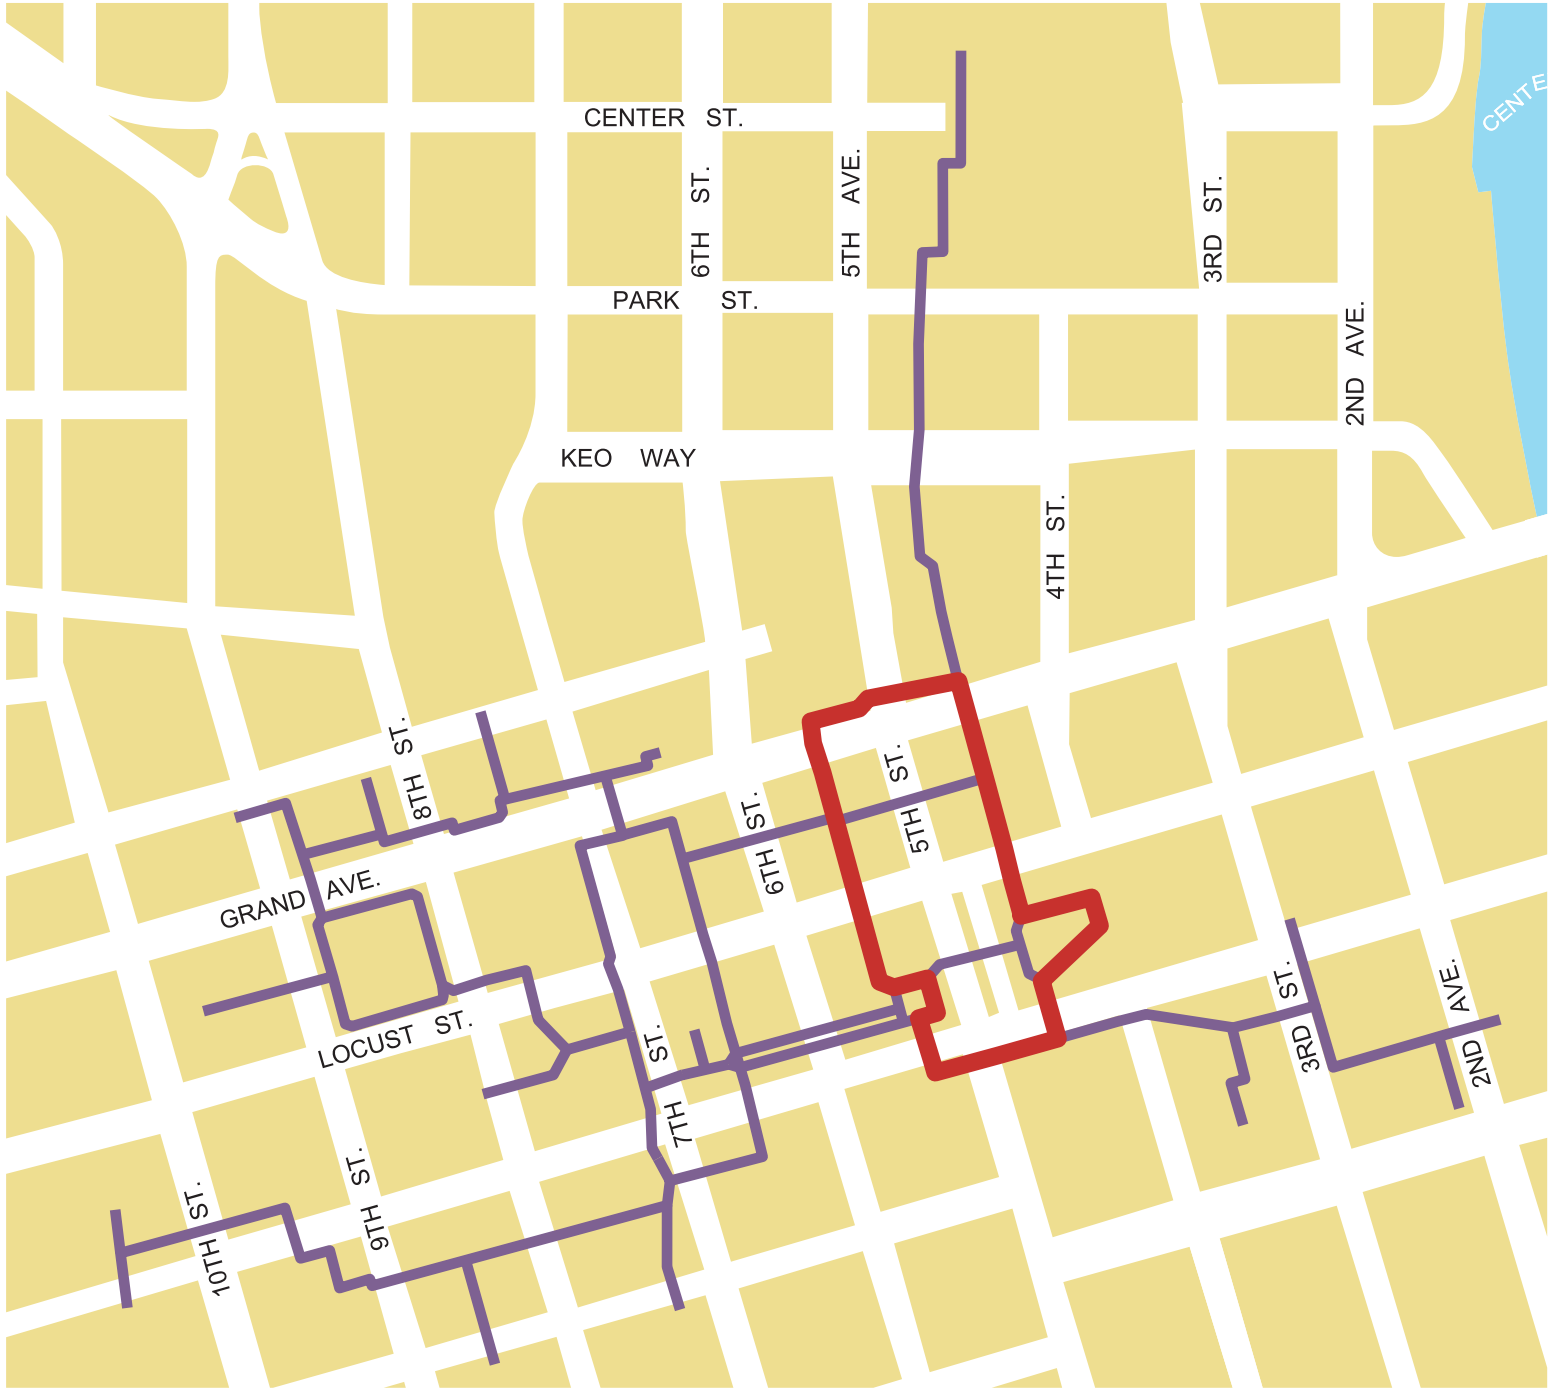

ROUTE 1

■ 1.06 MILES

This map is provided as a courtesy of the Downtown Community Alliance to promote wellness in Downtown Des Moines.

knowdowntown
DES MOINES

www.knowdowntown.com

ROUTE 2

■ .477 MILES

This map is provided as a courtesy of the Downtown Community Alliance to promote wellness in Downtown Des Moines.

knowdowntown
DES MOINES

www.knowdowntown.com

ROUTE 3
■ .499 MILES

This map is provided as a courtesy of the Downtown Community Alliance to promote wellness in Downtown Des Moines.

knowdowntown
DES MOINES

www.knowdowntown.com

ROUTE 4 - MILEAGE EXTENSIONS {ONE WAY}

 .275 MILES

 .213 MILES

 .258 MILES

 ONE LAP .184 MILES

This map is provided as a courtesy of the Downtown Community Alliance to promote wellness in Downtown Des Moines.