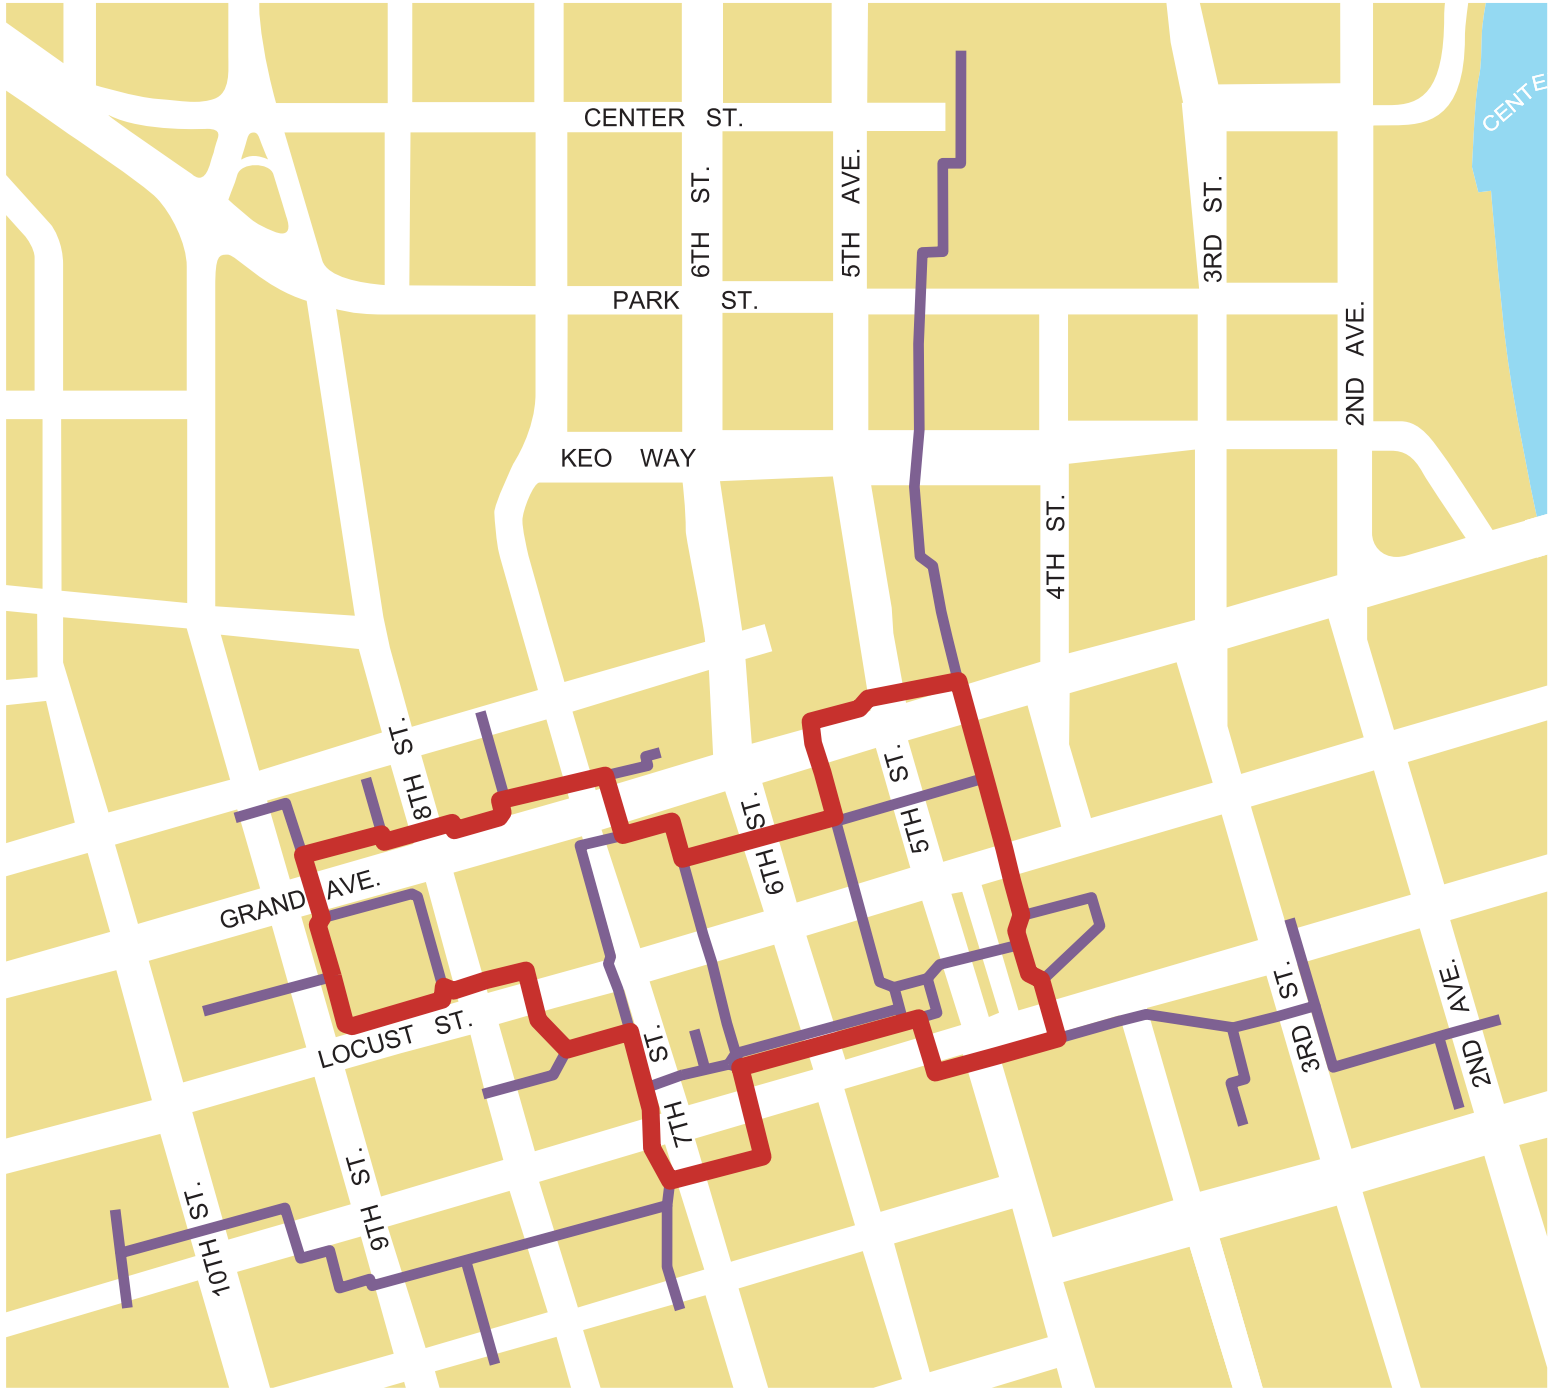

ROUTE 1

■ 1.06 MILES

This map is provided as a courtesy of the Downtown Community Alliance to promote wellness in Downtown Des Moines.

knowdowntown
DES MOINES

www.knowdowntown.com

ROUTE 2

■ .477 MILES

This map is provided as a courtesy of the Downtown Community Alliance to promote wellness in Downtown Des Moines.

knowdowntown
DES MOINES

www.knowdowntown.com

ROUTE 3
■ .499 MILES

This map is provided as a courtesy of the Downtown Community Alliance to promote wellness in Downtown Des Moines.

knowdowntown
DES MOINES

www.knowdowntown.com

ROUTE 4 - MILEAGE EXTENSIONS {ONE WAY}

 .275 MILES

 .213 MILES

 .258 MILES

 ONE LAP .184 MILES

This map is provided as a courtesy of the Downtown Community Alliance to promote wellness in Downtown Des Moines.